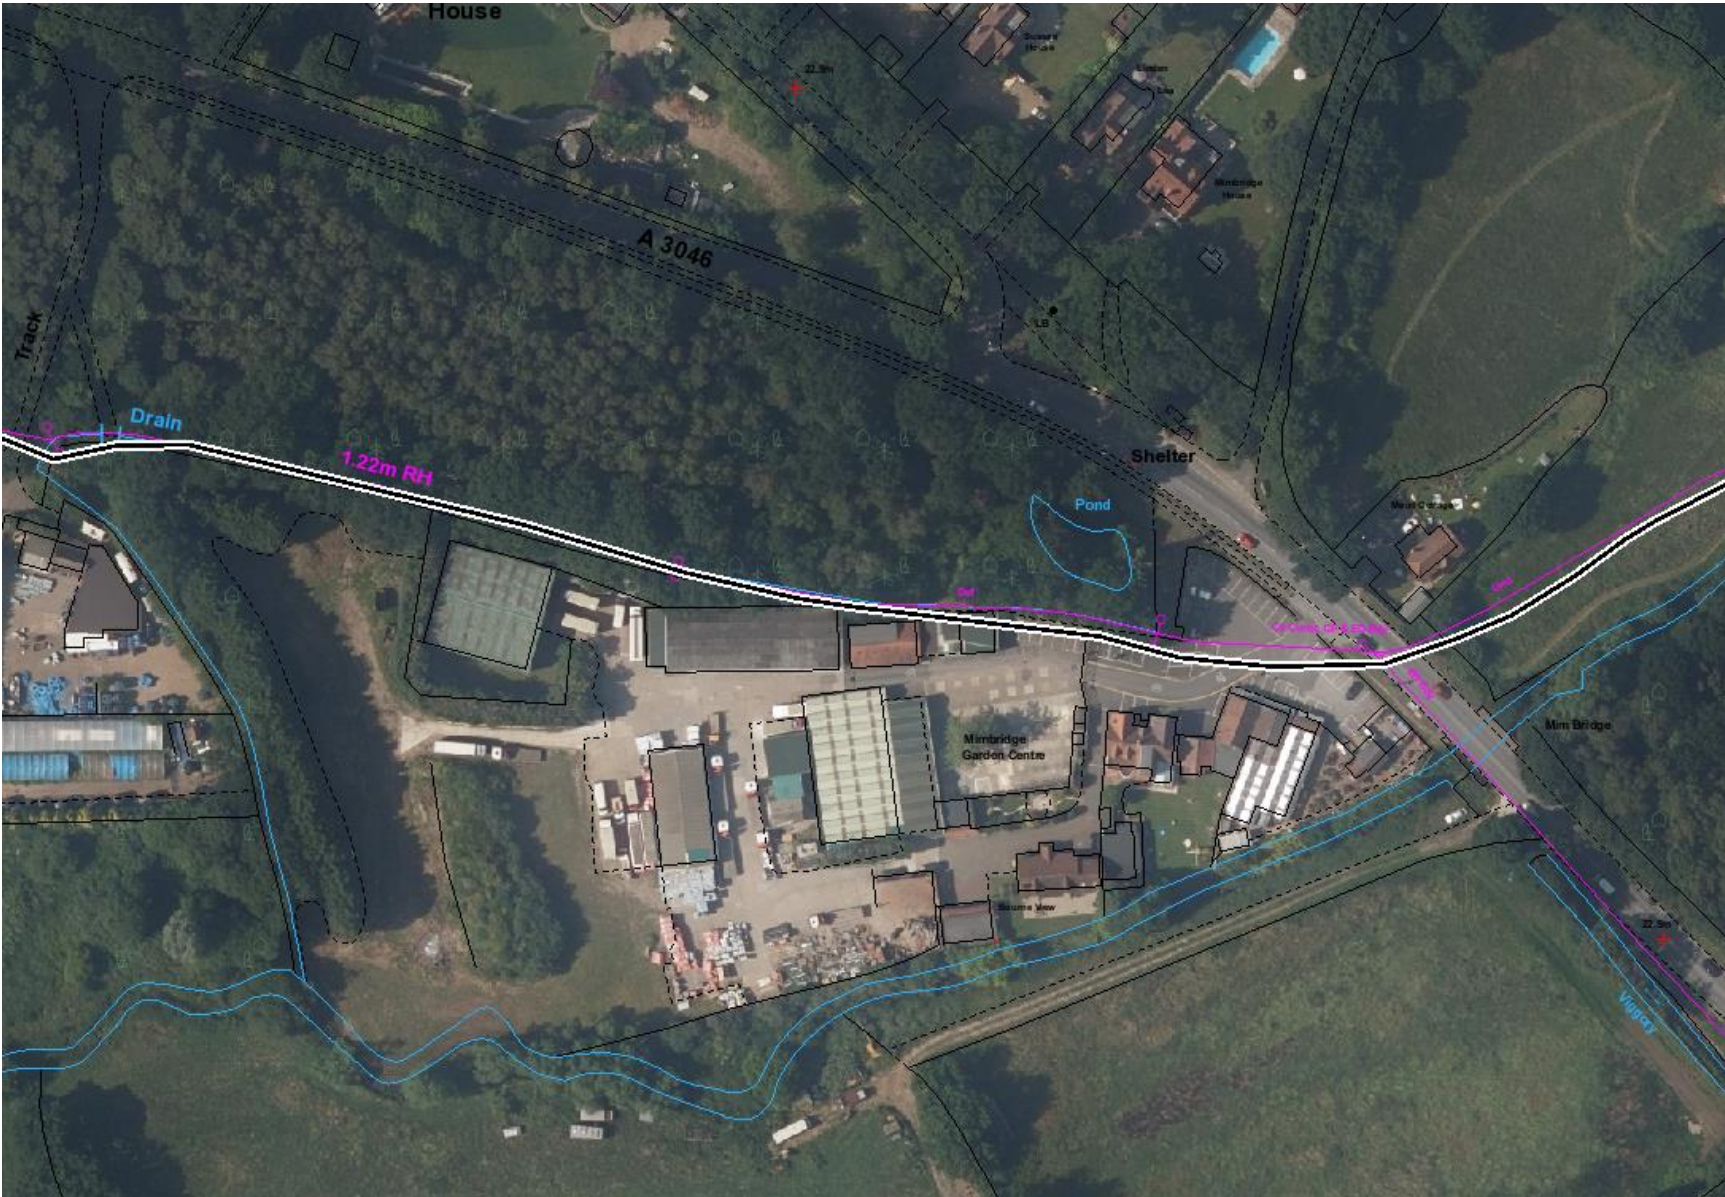

ITEM 6a – PLAN/2020/0405

Former Garden Centre, Mimbridge, Station Road, Chobham, Woking.

Outline application with all matters reserved for the erection of a crematorium with associated facilities.

Location Plan – PLAN/2020/0405

Aerial Photograph – PLAN/2020/0405

Indicative Site Plan – PLAN/2020/0405

Existing Access from A3046 – PLAN/2020/0405

A3046 looking south – PLAN/2020/0405

A3046 looking south – PLAN/2020/0405

A3046 looking north – PLAN/2020/0405

Existing Levels – PLAN/2020/0405

Westerly Boundary – PLAN/2020/0405

Westerly Boundary – PLAN/2020/0405

Northerly Boundary – PLAN/2020/0405

Proposed Egress – PLAN/2020/0405

Proposed Egress – PLAN/2020/0405

Proposed Egress – PLAN/2020/0405

Proposed Egress – PLAN/2020/0405

A3046 looking east – PLAN/2020/0405

A3046 looking west – PLAN/2020/0405