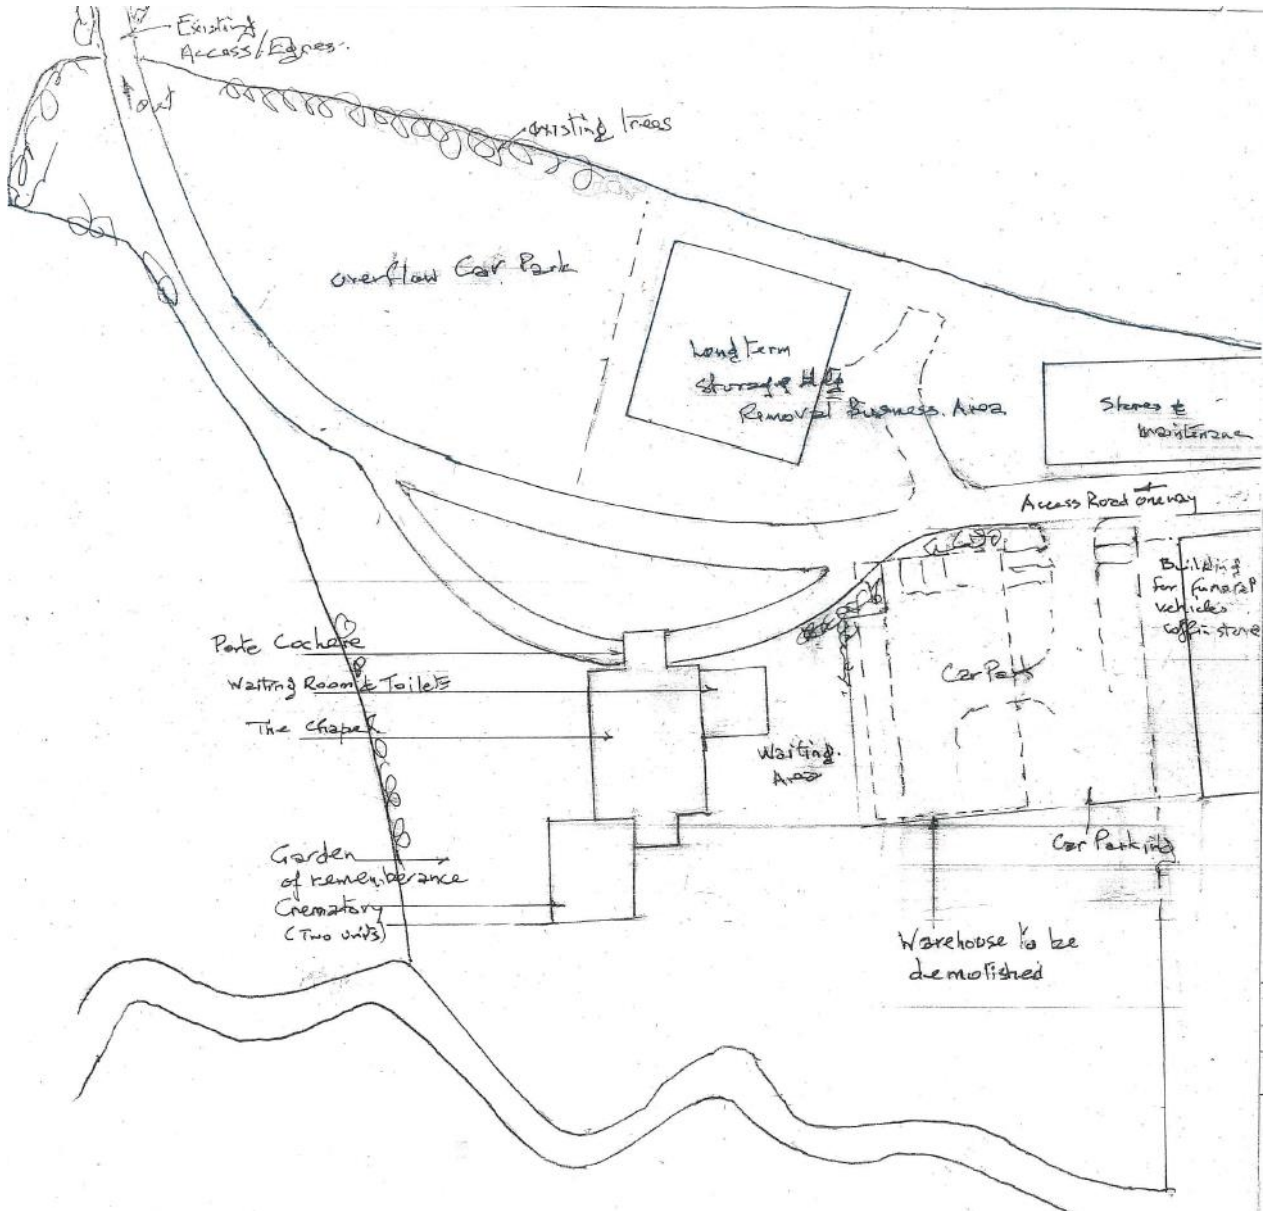

ITEM 6a – PLAN/2020/0405

Former Garden Centre, Mimbridge, Station Road, Chobham, Woking.

Outline application with all matters reserved for the erection of a crematorium with associated facilities.

Location Plan – PLAN/2020/0405

Aerial Photograph – PLAN/2020/0405

Indicative Site Plan – PLAN/2020/0405

Existing Access from A3046 – PLAN/2020/0405

A3046 looking south – PLAN/2020/0405

A3046 looking south – PLAN/2020/0405

A3046 looking north – PLAN/2020/0405

Existing Levels – PLAN/2020/0405

Westerly Boundary – PLAN/2020/0405

Westerly Boundary – PLAN/2020/0405

Northerly Boundary – PLAN/2020/0405

Proposed Egress – PLAN/2020/0405

Proposed Egress – PLAN/2020/0405

Proposed Egress – PLAN/2020/0405

Proposed Egress – PLAN/2020/0405

A3046 looking east – PLAN/2020/0405

A3046 looking west – PLAN/2020/0405