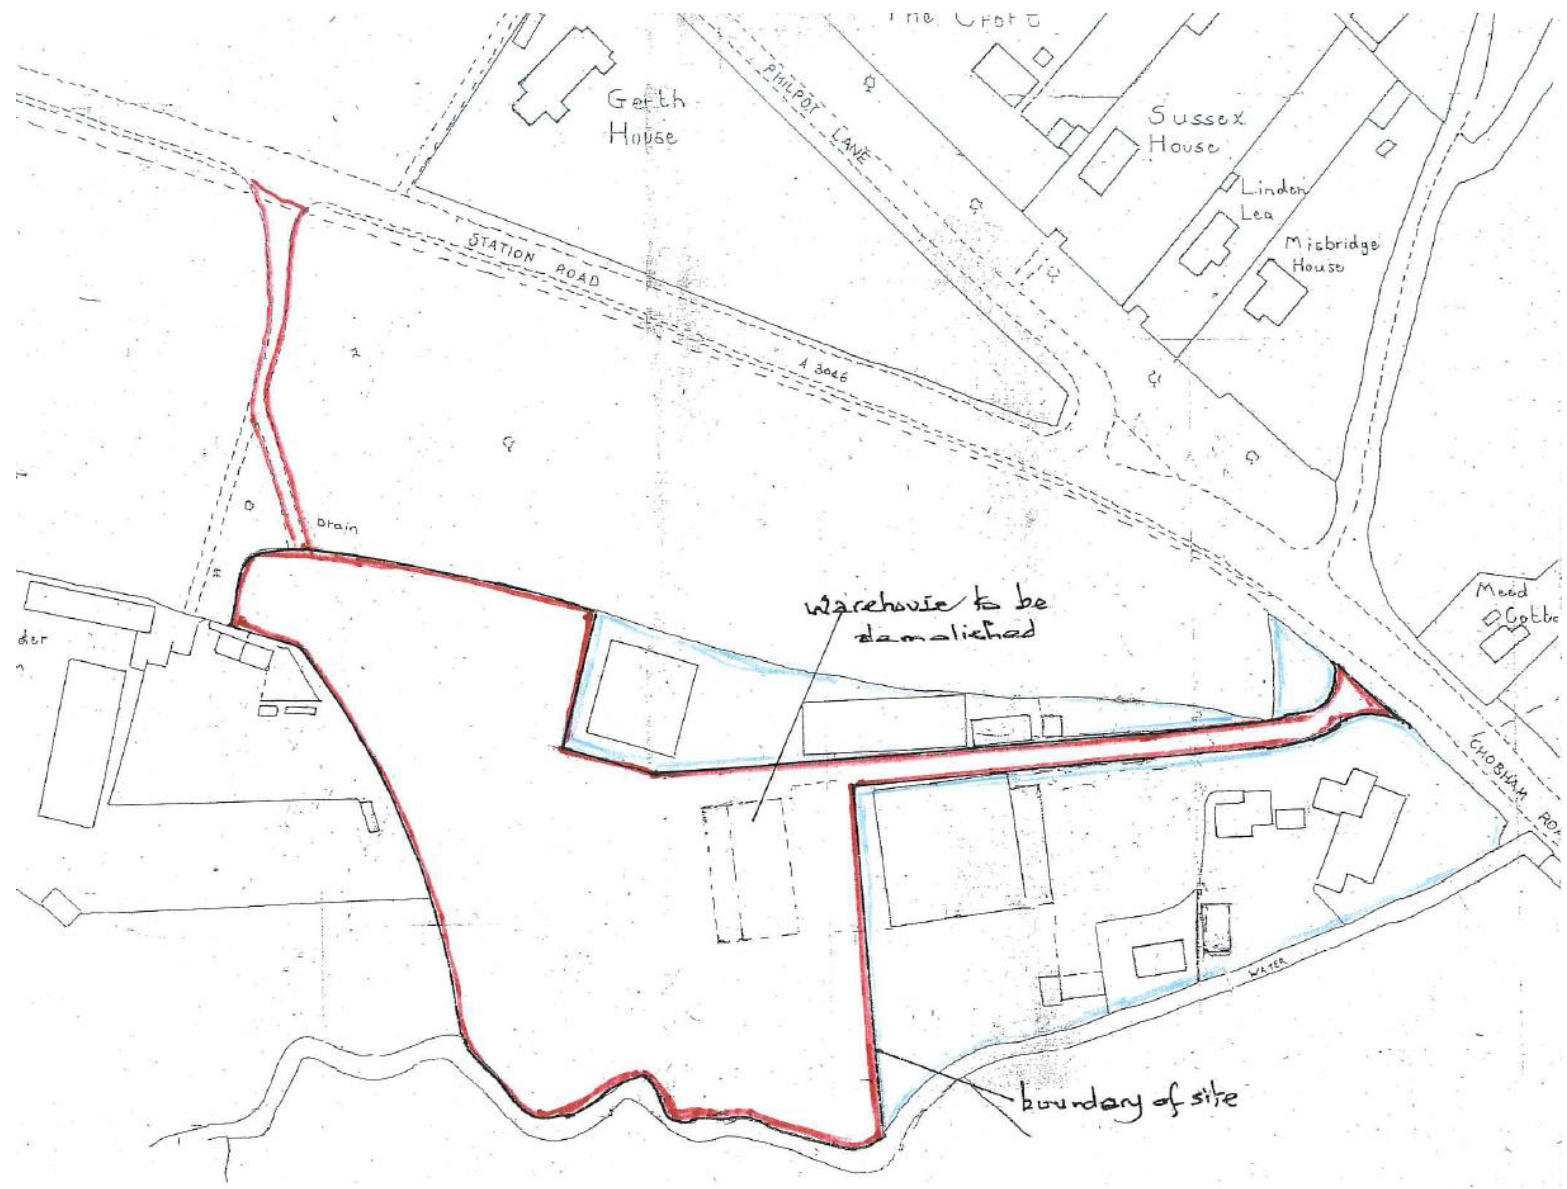

ITEM 6a – PLAN/2020/0405

Former Garden Centre, Mimbridge, Station Road, Chobham, Woking.

Outline application with all matters reserved for the erection of a crematorium with associated facilities.

Location Plan – PLAN/2020/0405

Aerial Photograph – PLAN/2020/0405

Indicative Site Plan – PLAN/2020/0405

Existing Access from A3046 – PLAN/2020/0405

A3046 looking south – PLAN/2020/0405

A3046 looking south – PLAN/2020/0405

A3046 looking north – PLAN/2020/0405

Existing Levels – PLAN/2020/0405

Westerly Boundary – PLAN/2020/0405

Westerly Boundary – PLAN/2020/0405

Northerly Boundary – PLAN/2020/0405

Proposed Egress – PLAN/2020/0405

Proposed Egress – PLAN/2020/0405

Proposed Egress – PLAN/2020/0405

Proposed Egress – PLAN/2020/0405

A3046 looking east – PLAN/2020/0405

A3046 looking west – PLAN/2020/0405